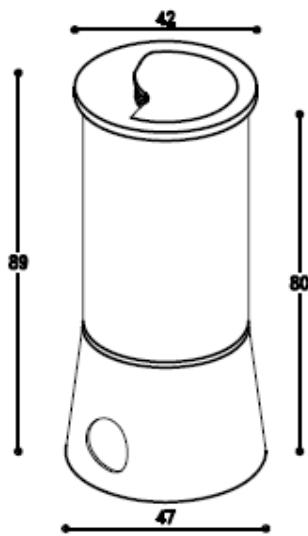

Part No. : G3 Series

Features

- **3Watt** XRE LED Inside
- CREE Lighting Class LED Inside
- IP 67 For Outdoor Use

Dimensions

Order Code Description

Part No.	Color(Typ.)	LED	Secondary Optics Lens
G3-C3WE	White(6000K)	3Watt*1	N/A
G3-C3SE	Warm White(3000K)	3Watt*1	N/A