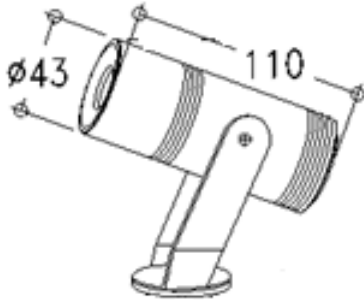

Part No. : G5 Series

Features

- **3Watt** XPE LED Inside
- CREE Lighting Class LED Inside
- IP 65 For Outdoor Use
- Mechanical Lighting Viewing angle adjustable
- Secondary Optics Lens Viewing angle : 15°/30°
- AC85~264V Input (LED Driver Inside)

Dimensions

Order Code Description

Part No.	Color(Typ.)	LED	Secondary Optics Lens
G5-C3WE-15/30	White(6000K)	3Watt*1	Option: 15°/30°
G5-C3SE-15/30	Warm White(3000K)	3Watt*1	Option: 15°/30°