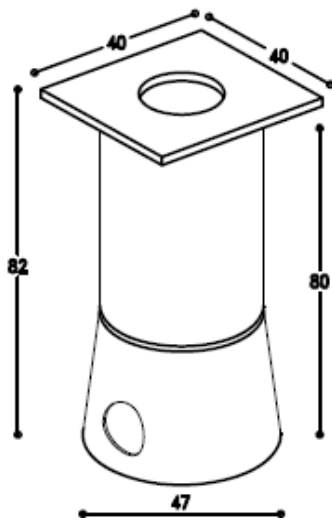

Dimensions

Order Code Description

Part No.	Color(Typ.)	LED	Secondary Optics Lens
G1-C3WE-8/25/40/60	White(6000K)	3Watt*1	Option: 8°/25°/40°/60°
G1-C3SE-8/25/40/60	Warm White(3000K)	3Watt*1	Option: 8°/25°/40°/60°

Part No. : G2 Series

Features

- ▶ **3Watt** XRE LED Inside
- ▶ CREE Lighting Class LED Inside
- ▶ IP 67 For Outdoor Use
- ▶ Secondary Optics Lens Viewing angle : 8°/25°/40°/60°

Dimensions

Order Code Description