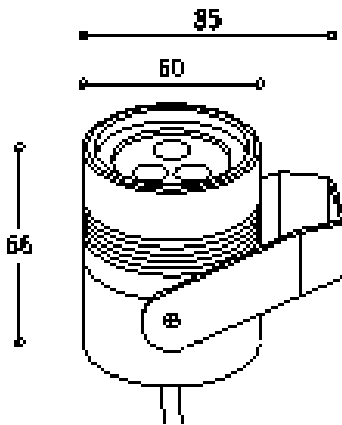

Part No. : G8 Series

Features

- **3Watt *3pcs** XPE LEDs Inside
- CREE Lighting Class LED Inside
- IP 65 For Outdoor Use
- Secondary Optics Lens Viewing angle : 15°/30°
- AC85~264V Input (LED Driver Inside)

Dimensions