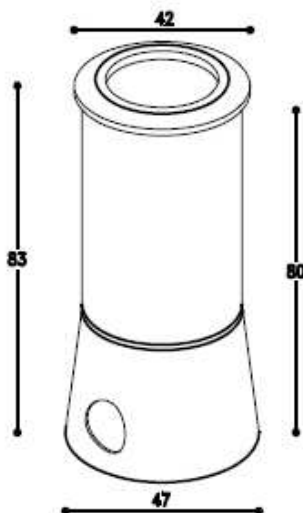

Garden Light Series LED Lighting

Application:

- ✓ Outdoor Lighting
- ✓ Garden Lighting
- ✓ Inground Lighting
- ✓ Wall Lighting
- ✓ Spot Lighting
- ✓ Architectural Lighting

Part No. : G1 Series

Features

- ▶ **3Watt** XRE LED Inside
- ▶ CREE Lighting Class LED Inside
- ▶ IP 67 For Outdoor Use
- ▶ Secondary Optics Lens Viewing angle : 8°/25°/40°/60 °

Dimensions

Order Code Description

Part No.	Color(Typ.)	LED	Secondary Optics Lens
G1-C3WE-8/25/40/60	White(6000K)	3Watt*1	Option: 8°/25°/40°/60°
G1-C3SE-8/25/40/60	Warm White(3000K)	3Watt*1	Option: 8°/25°/40°/60°

Part No. : G2 Series

Features

- ▶ **3Watt** XRE LED Inside
- ▶ CREE Lighting Class LED Inside
- ▶ IP 67 For Outdoor Use
- ▶ Secondary Optics Lens Viewing angle : 8°/25°/40°/60°

Dimensions

Order Code Description

Features

- ▶ **3Watt *3pcs** XPE LEDs Inside
- ▶ CREE Lighting Class LED Inside
- ▶ IP 65 For Outdoor Use
- ▶ Secondary Optics Lens Viewing angle : 15°/30°
- ▶ AC85~264V Input (LED Driver Inside)

Dimensions