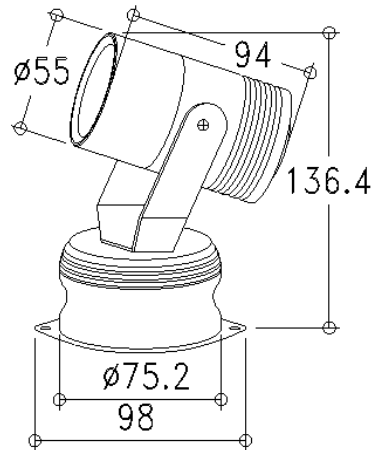

Part No. : G5 Series

Features

- ▶ **3Watt** XPE LED Inside
- ▶ CREE Lighting Class LED Inside
- ▶ IP 65 For Outdoor Use
- ▶ Mechanical Lighting Viewing angle adjustable
- ▶ Secondary Optics Lens Viewing angle : 15°/30°
- ▶ AC85~264V Input (LED Driver Inside)

Dimensions

Order Code Description

Part No.	Color(Typ.)	LED	Secondary Optics Lens
G5-C3WE-15/30	White(6000K)	3Watt*1	Option: 15°/30°
G5-C3SE-15/30	Warm White(3000K)	3Watt*1	Option: 15°/30°

Part No. : G6 Series

Features

- ▶ **3Watt *3pcs** XPE LEDs Inside
- ▶ CREE Lighting Class LED Inside
- ▶ IP 65 For Outdoor Use
- ▶ Secondary Optics Lens Viewing angle : 15°/30°
- ▶ AC85~264V Input (LED Driver Inside)

Dimensions