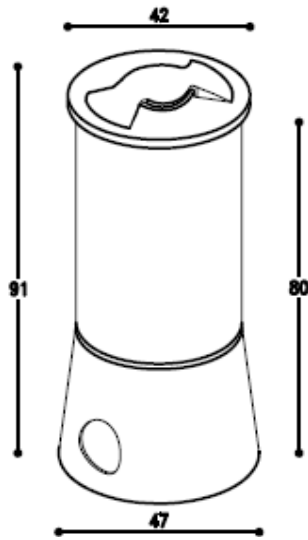

- ▶ **3Watt** XRE LED Inside
- ▶ CREE Lighting Class LED Inside
- ▶ IP 67 For Outdoor Use

Dimensions

Order Code Description

Part No.	Color(Typ.)	LED	Secondary Optics Lens
G3-C3WE	White(6000K)	3Watt*1	N/A
G3-C3SE	Warm White(3000K)	3Watt*1	N/A

Part No. : G4 Series

Features

- ▶ **3Watt** XRE LED Inside
- ▶ CREE Lighting Class LED Inside
- ▶ IP 67 For Outdoor Use

Dimensions

Order Code Description

Part No.	Color(Typ.)	LED	Secondary Optics Lens
G4-C3WE	White(6000K)	3Watt*1	N/A
G4-C3SE	Warm White(3000K)	3Watt*1	N/A

Part No. : G5 Series

Features

- ▶ **3Watt** XPE LED Inside
- ▶ CREE Lighting Class LED Inside
- ▶ IP 65 For Outdoor Use
- ▶ Mechanical Lighting Viewing angle adjustable
- ▶ Secondary Optics Lens Viewing angle : 15°/30°
- ▶ AC85~264V Input (LED Driver Inside)

Features

- ▶ **3Watt *3pcs** XPE LEDs Inside
- ▶ CREE Lighting Class LED Inside
- ▶ IP 65 For Outdoor Use
- ▶ Secondary Optics Lens Viewing angle : 15°/30°
- ▶ AC85~264V Input (LED Driver Inside)

Dimensions