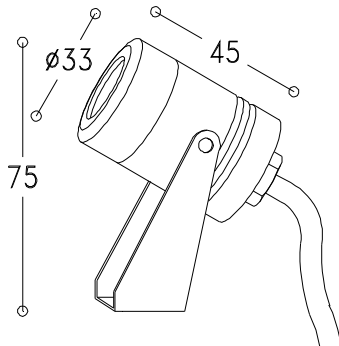

Part No. : G7 Series

Features

- **3Watt** XRE LED Inside
- CREE Lighting Class LED Inside
- IP 67 For Outdoor Use
- Secondary Optics Lens Viewing angle : 8°/25°/40°/60°

Dimensions

Order Code Description

Part No.	Color(Typ.)	LED	Secondary Optics Lens
G7-C3WE-8/25/40/60	White(6000K)	3Watt*1	Option: 8°/25°/40°/60°
G7-C3SE-8/25/40/60	Warm White(3000K)	3Watt*1	Option: 8°/25°/40°/60°