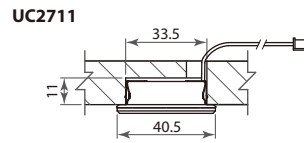

Recessed Uni Linear LED Light - UC2711

Article No.	Description	Illustration
	Recessed Uni Linear LED Lights , brushed stainless/black	
UC2711-45ABN-CW	L. 413mm, cool white	2 LEDs (5 watts)  
UC2711-45ABN-WW	L. 413mm, warm white	
UC2711IRH-45ABN-CW	L. 413mm, cool white	
UC2711IRH-45ABN-WW	L. 413mm, warm white	
UC2711-60ABN-CW	L. 563mm, cool white	3 LEDs (7.5 watts)  
UC2711-60ABN-WW	L. 563mm, warm white	
UC2711IRH-60ABN-CW	L. 563mm, cool white	
UC2711IRH-60ABN-WW	L. 563mm, warm white	
UC2711-90ABN-CW	L. 863mm, cool white	4 LEDs (10 watts)  
UC2711-90ABN-WW	L. 863mm, warm white	
UC2711IRH-90ABN-CW	L. 863mm, cool white	
UC2711IRH-90ABN-WW	L. 863mm, warm white	
UC2711-120ABN-CW	L. 1,163mm, cool white	5 LEDs (12.5 watts)  
UC2711-120ABN-WW	L. 1,163mm, warm white	
UC2711IRH-120ABN-CW	L. 1,163mm, cool white	
UC2711IRH-120ABN-WW	L. 1,163mm, warm white	

Recessed Uni Linear LED Light - UC2711

- * Application: under cabinet and shelf in kitchen, bathroom, home and office
- * Extruded aluminium housing, push-fit installation
- * With MCPET reflector & acrylic diffuser
- * Single LED star module, Cree® high power XP-E

Routed dimension: 33.5x11xRL (mm)

Item no.	RL
UC2711-45	398mm
UC2711-60	548mm
UC2711-90	848mm
UC2711-120	1,148mm

* UC2711-60 operating voltage:
700mA constant current, 3 LEDs 7.5W

Light color	warm white (WW)	cool white (CW)
Kelvins	3,000k	6,000k
Light output lumen		
Efficacy lumen per watt		
Color rendering index (CRI)		