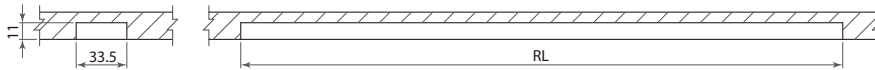

Recessed Uni Linear LED Light - UC2711

Article No.	Description	Illustration
	Recessed Uni Linear LED Lights , brushed stainless/black	
UC2711-45ABN-CW	L. 413mm, cool white	2 LEDs (5 watts)  
UC2711-45ABN-WW	L. 413mm, warm white	
UC2711IRH-45ABN-CW	L. 413mm, cool white	
UC2711IRH-45ABN-WW	L. 413mm, warm white	
UC2711-60ABN-CW	L. 563mm, cool white	3 LEDs (7.5 watts)  
UC2711-60ABN-WW	L. 563mm, warm white	
UC2711IRH-60ABN-CW	L. 563mm, cool white	
UC2711IRH-60ABN-WW	L. 563mm, warm white	
UC2711-90ABN-CW	L. 863mm, cool white	4 LEDs (10 watts)  
UC2711-90ABN-WW	L. 863mm, warm white	
UC2711IRH-90ABN-CW	L. 863mm, cool white	
UC2711IRH-90ABN-WW	L. 863mm, warm white	
UC2711-120ABN-CW	L. 1,163mm, cool white	5 LEDs (12.5 watts)  
UC2711-120ABN-WW	L. 1,163mm, warm white	
UC2711IRH-120ABN-CW	L. 1,163mm, cool white	
UC2711IRH-120ABN-WW	L. 1,163mm, warm white	

Recessed Uni Linear LED Light - UC2711

- * Application: under cabinet and shelf in kitchen, bathroom, home and office
- * Extruded aluminium housing, push-fit installation
- * With MCPET reflector & acrylic diffuser
- * Single LED star module, Cree® high power XP-E

Routed dimension: 33.5x11xRL (mm)

Item no.	RL
UC2711-45	398mm
UC2711-60	548mm
UC2711-90	848mm
UC2711-120	1,148mm

* UC2711-60 operating voltage:
700mA constant current, 3 LEDs 7.5W

Light color	warm white (WW)	cool white (CW)
Kelvins	3,000k	6,000k
Light output lumen		
Efficacy lumen per watt		
Color rendering index (CRI)		