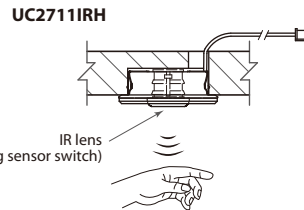

Recessed Uni Linear LED Light - UC2711

Article No.	Description	Illustration
	Recessed Uni Linear LED Lights , brushed stainless/black	
UC2711-45ABN-CW	L. 413mm, cool white	2 LEDs (5 watts)  
UC2711-45ABN-WW	L. 413mm, warm white	
UC2711IRH-45ABN-CW	L. 413mm, cool white	
UC2711IRH-45ABN-WW	L. 413mm, warm white	
UC2711-60ABN-CW	L. 563mm, cool white	3 LEDs (7.5 watts)  
UC2711-60ABN-WW	L. 563mm, warm white	
UC2711IRH-60ABN-CW	L. 563mm, cool white	
UC2711IRH-60ABN-WW	L. 563mm, warm white	
UC2711-90ABN-CW	L. 863mm, cool white	4 LEDs (10 watts)  
UC2711-90ABN-WW	L. 863mm, warm white	
UC2711IRH-90ABN-CW	L. 863mm, cool white	
UC2711IRH-90ABN-WW	L. 863mm, warm white	
UC2711-120ABN-CW	L. 1,163mm, cool white	5 LEDs (12.5 watts)  
UC2711-120ABN-WW	L. 1,163mm, warm white	
UC2711IRH-120ABN-CW	L. 1,163mm, cool white	
UC2711IRH-120ABN-WW	L. 1,163mm, warm white	

Recessed Uni Linear LED Light - UC2711

- * Application: under cabinet and shelf in kitchen, bathroom, home and office
- * Extruded aluminium housing, push-fit installation
- * With MCPET reflector & acrylic diffuser
- * Single LED star module, Cree® high power XP-E

Routed dimension: 33.5x11xRL (mm)

Item no.	RL
UC2711-45	398mm
UC2711-60	548mm
UC2711-90	848mm
UC2711-120	1,148mm

* UC2711-60 operating voltage:
700mA constant current, 3 LEDs 7.5W

Light color	warm white (WW)	cool white (CW)
Kelvins	3,000k	6,000k
Light output lumen		
Efficacy lumen per watt		
Color rendering index (CRI)		