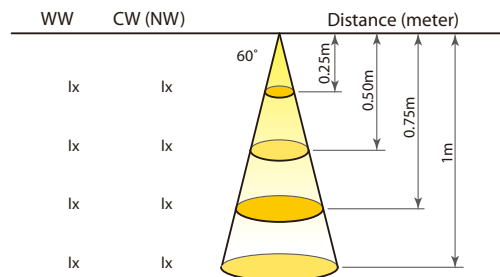

Item no.	RL
UC2711-45	398mm
UC2711-60	548mm
UC2711-90	848mm
UC2711-120	1,148mm

* UC2711-60 operating voltage:
700mA constant current, 3 LEDs 7.5W

Light color	warm white (WW)	cool white (CW)
Kelvins	3,000k	6,000k
Light output lumen		
Efficacy lumen per watt		
Color rendering index (CRI)		

* UC2711-60 light distribution diagram: